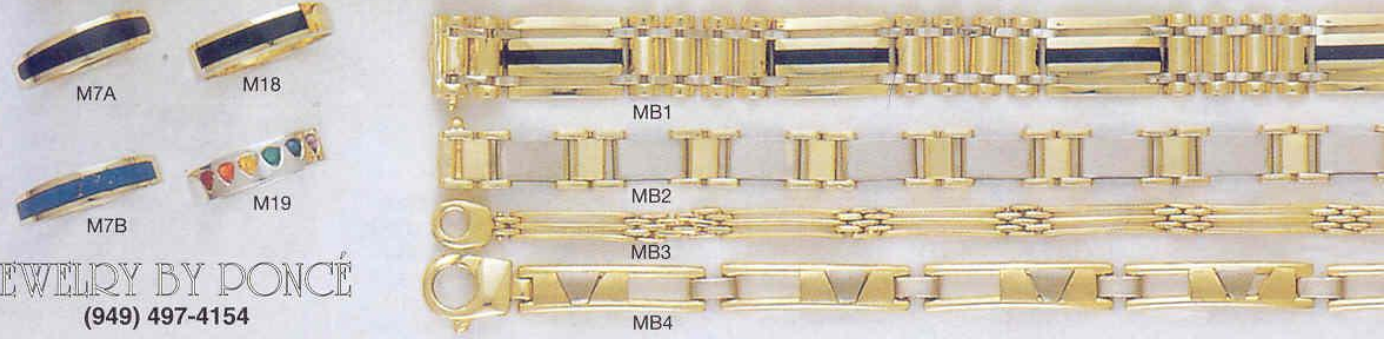

JBP

2007

Rings are shown in one possible combination of gold color (yellow, white and/or rose) and finish (high polish or satin). You can select your own color combination and finish. Also, you can choose from 14K, 18K or 22K gold, or even platinum; pricing will vary.

Band Collection - 2

JBP (Jewelry By Ponce)

(800) 969-7464
www.jewelrybyponce.com
 668 N. Coast Hwy #331
 Laguna Beach, CA 92651

ETERNITY COLLECTION - M

Eternity Collection - 2M

JBP (Jewelry by Poncé)

(800) 969-7464 • www.jewelrybyponce.com
 668 N. Coast Hwy #331 • Laguna Beach, CA 92651